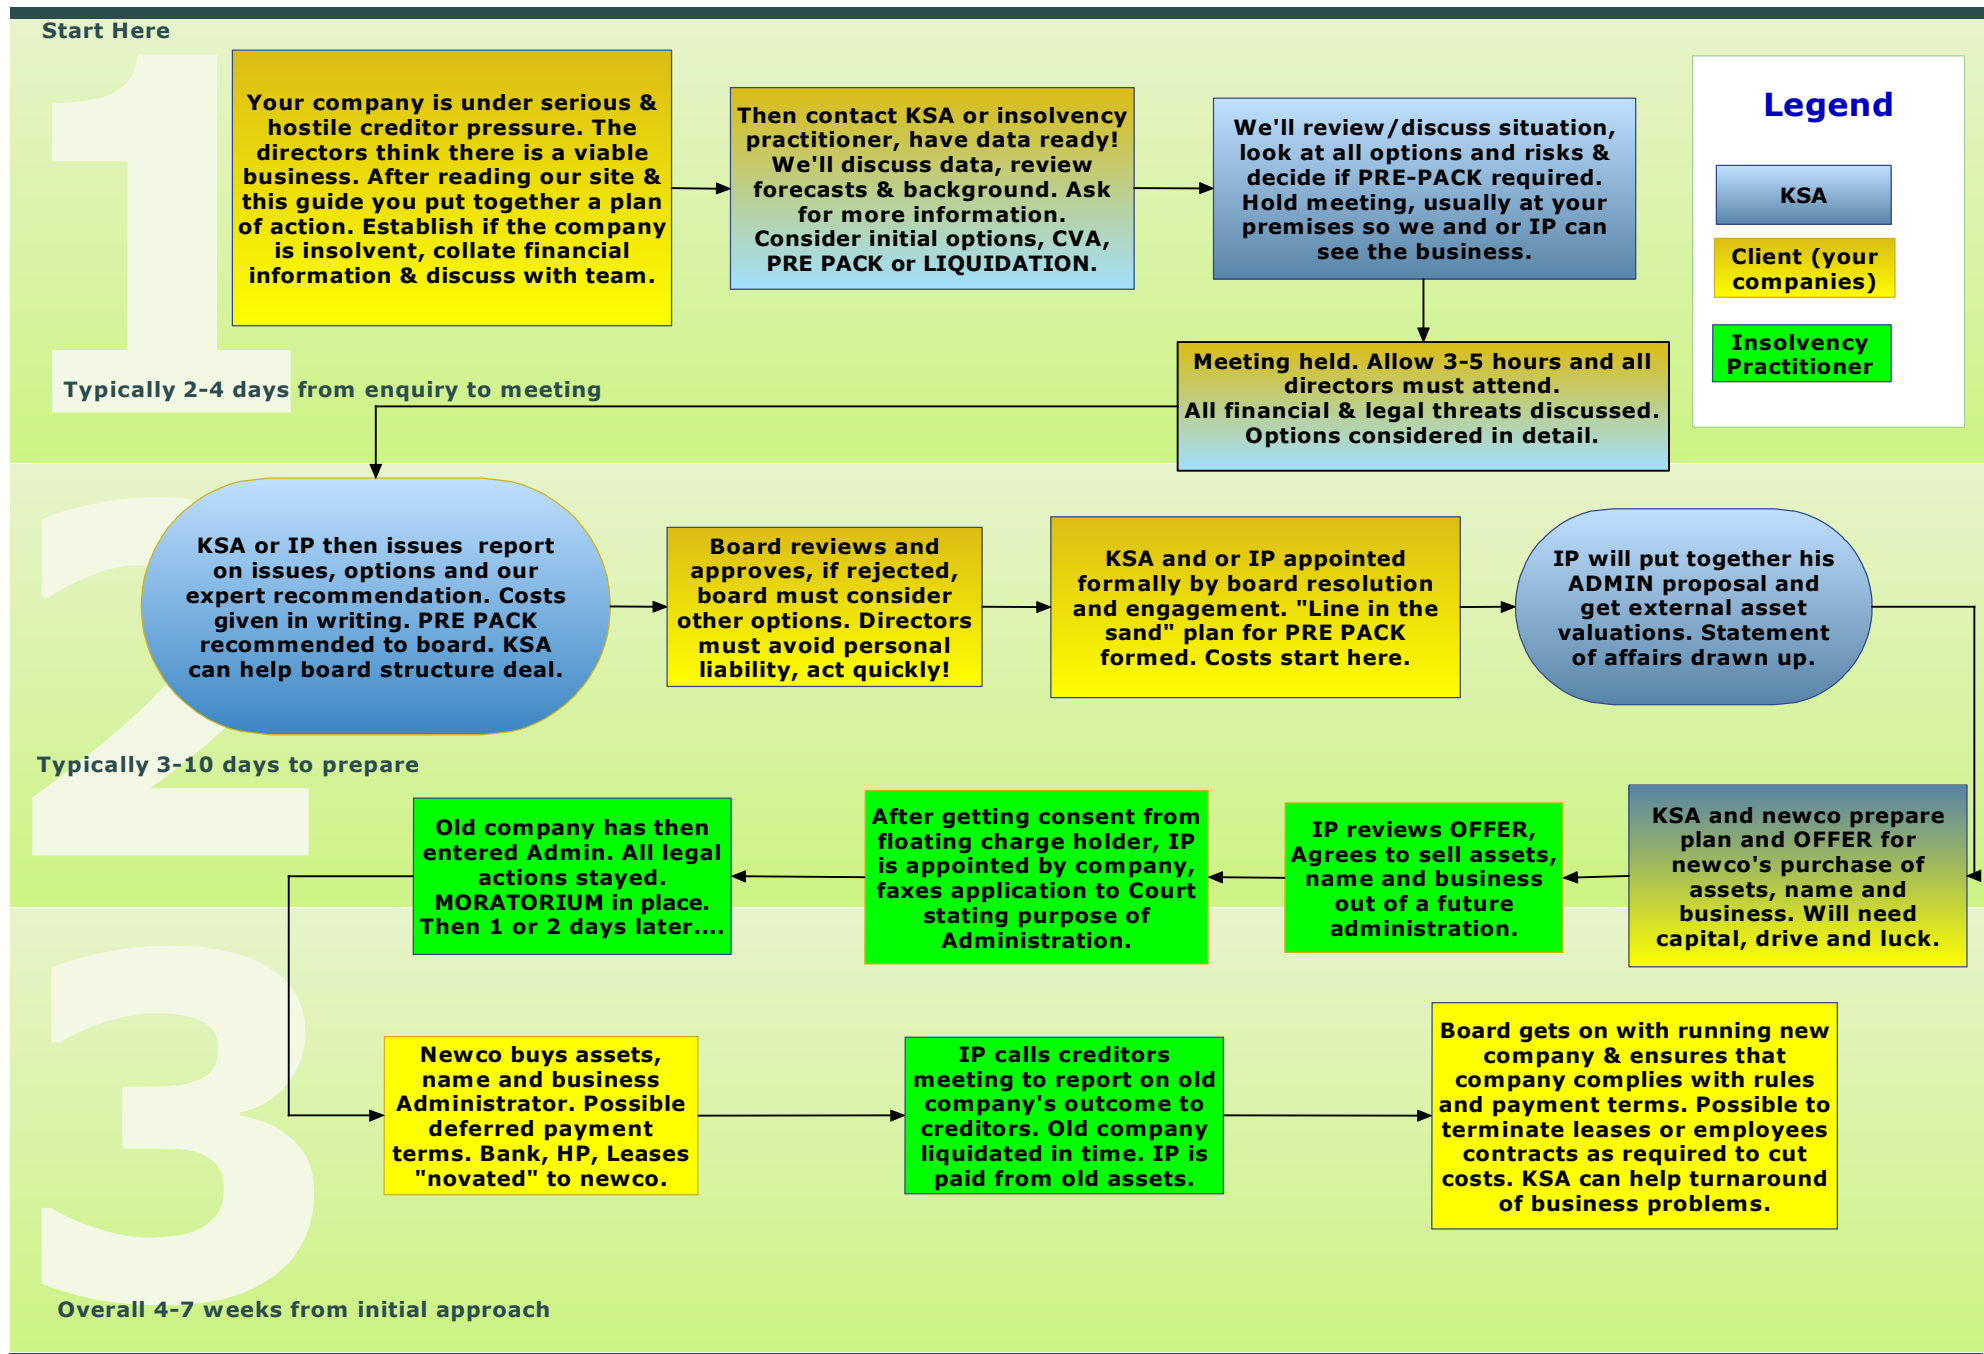

Unique Administration Pre-Pack Flowchart from KSA

Call KSA now for a free discussion on 0800 9700 539